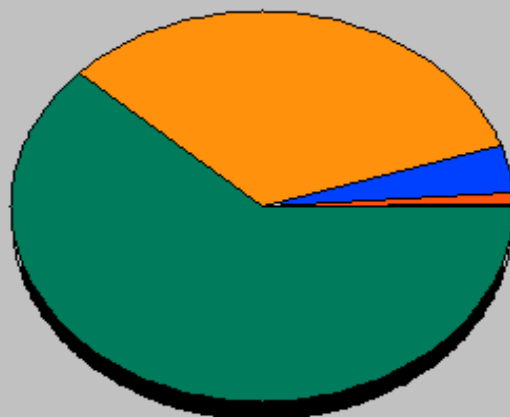

Riepilogo dei Paesi per Dicembre 2009

Top 9 di 9 Paesi Totali							
#	Contatti		File		KBytes		Paese
1	9116	61.57%	7923	67.61%	2077804	52.84%	Italia
2	4898	33.08%	4295	36.65%	1679688	42.72%	Non Risolto/Sconosciuto
3	554	3.74%	439	3.75%	124614	3.17%	Commerciali (.com)
4	147	0.99%	133	1.13%	39519	1.01%	Federazione Russa
5	51	0.34%	51	0.44%	8917	0.23%	Germania
6	24	0.16%	3	0.03%	1168	0.03%	Reti (.net)
7	8	0.05%	5	0.04%	277	0.01%	Brasile
8	8	0.05%	0	0.00%	4	0.00%	Giappone
9	1	0.01%	1	0.01%	135	0.00%	Francia

Riepilogo dei Paesi per Dicembre 2009

Italia (62%)
Non Risolto/Sconosciuto (33%)
Commerciali (.com) (4%)
Federazione Russa (1%)